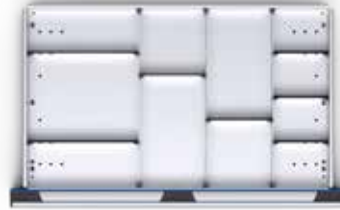

cubio | Dividers 800 Wide x 525 Deep Cabinet / Cupboard (675 x 400 internal)

800mm Wide x 525mm Deep Metal Dividers

A

B

C

Model	Total Compartments	Qty of Compartments			75mm Drawer	100 / 125mm Drawer	150mm+ Drawer
		125	150	250	Order Ref.	Order Ref.	Order Ref.
A	7	1	4	2	43020726.51	43020727.51	43020728.51
B	11	4	4	3	43020652.51	43020654.51	43020656.51
C	15	9	6		43020653.51	43020655.51	43020657.51