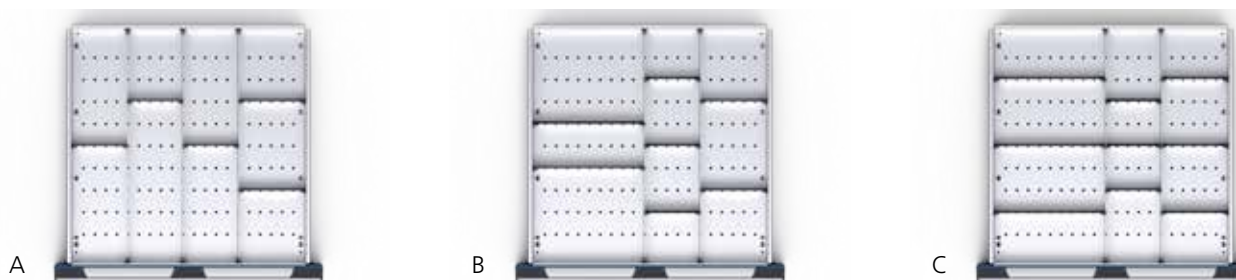

cubio | **Dividers** 650 Wide x 650 Deep Cabinet / Cupboard (525 x 525 internal)

650mm Wide x 650mm Deep Metal Dividers

Model	Total Compartments	Qty of Compartments			75mm Drawer	100 / 125mm Drawer	150mm+ Drawer
		125	150	250	Order Ref.	Order Ref.	Order Ref.
A	9	6	3		43020641.51	43020643.51	43020645.51
B	10	4	3	3	43020640.51	43020642.51	43020644.51
C	12	4	4	4	43020720.51	43020721.51	43020722.51