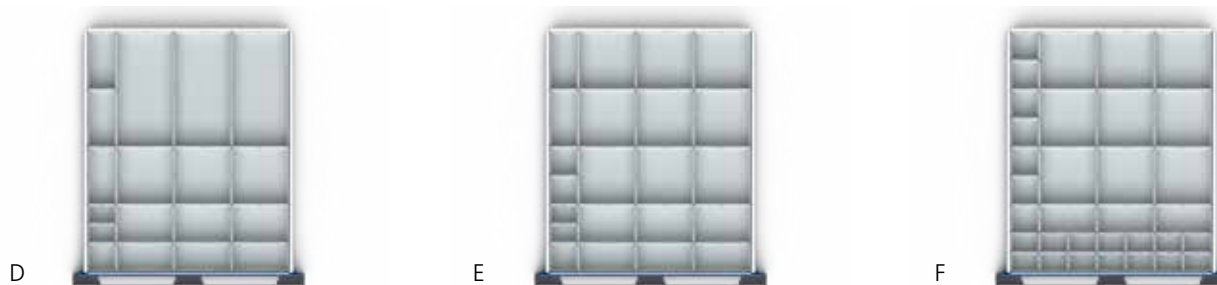

650mm Wide x 750mm Deep Plastic Boxes

Model	Qty of Boxes	Quantity of Boxes							75mm Drawer	100mm+ Drawer
		50 x 50	50 x 75	75 x 75	75 x 150	100 x 150	150 x 150	300 x 150	Order Ref.	Order Ref.
D	18		2	1	6	3	3	3	/	43020762
E	22		2	3	5	3	9		43020800	43020763
F	33		14	7	3		9		43020801	43020764