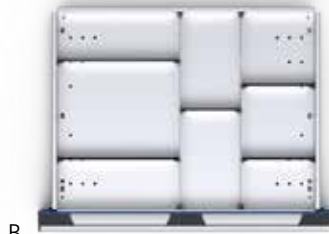

cubio | Dividers 650 Wide x 525 Deep Cabinet / Cupboard (525 x 400 internal)

650mm Wide x 525mm Deep Metal Dividers

B

Model	Total Compartments	Qty of Compartments			75mm Drawer	100 / 125mm Drawer	150mm+ Drawer
		125	150	250	Order Ref.	Order Ref.	Order Ref.
A	7	3	2	2	43020717.51	43020718.51	43020719.51
B	8	2	3	3	43020634.51	43020636.51	43020638.51
C	9	6	3		43020635.51	43020637.51	43020639.51

650mm Wide x 525mm Deep Plastic Boxes

Model	Qty of Boxes	Quantity of Boxes							75mm Drawer	100mm+ Drawer
		50 x 50	50 x 75	75 x 75	75 x 150	100 x 150	150 x 150	300 x 150	Order Ref.	Order Ref.
D	10		2		2	3		3	/	43020756
E	14		2	2	1	3	6		43020796	43020757
F	24		14	4			6		43020797	43020758

650mm Wide x 525mm Deep Plastic Troughs

Model	Total Compartments	Qty of Troughs			Trough Dividers			75mm+ Drawer
		70	45	33	70	45	33	Order Ref.
G	27	2	3	4	4	6	8	43020007
H	24	2	6		4	12		43020008
I	33		3	8		6	16	43020009