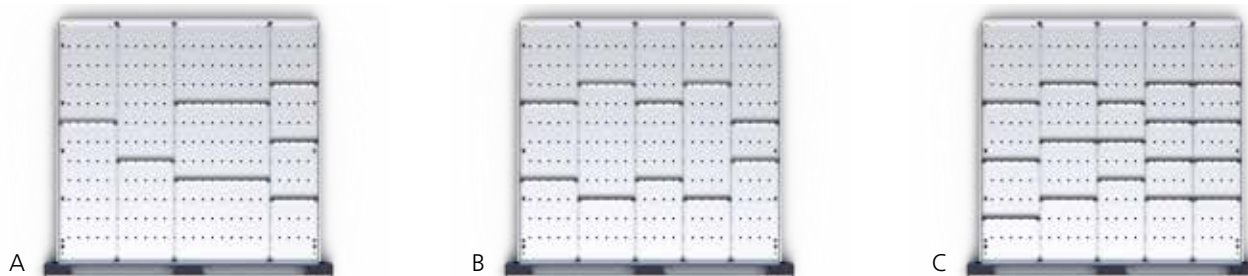

cubio | **Dividers** 800 Wide x 750 Deep Cabinet / Cupboard (675 x 625 internal)

800mm Wide x 750mm Deep Metal Dividers

Model	Total Compartments	Qty of Compartments			75mm Drawer	100 / 125mm Drawer	150mm+ Drawer
		125	150	250	Order Ref.	Order Ref.	Order Ref.
A	11	4	4	3	43020664.51	43020666.51	43020668.51
B	15	9	6		43020665.51	43020667.51	43020669.51
C	22	14	8		43020732.51	43020733.51	43020734.51